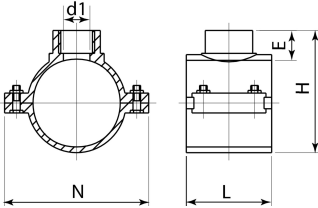

654X - Blue clamp saddles with stainless steel reinforcement ring, flat gasket and stainless steel bolts and nuts (PN16-PN10)

- water PN16-10
- suitable for PE and PVC pipes
- material: PP
- female thread: ISO 7 (parallel)
- gasket: O-ring with flat lip (NBR)
- reinforcement ring: stainless steel AISI430
- bolts and nuts : stainless steel
- colour: blue
- B= N° of bolts
- M= bolt type
- (*) with O-ring gasket

Code Weight (kg)

727 627 041	0.200
727 627 051	0.216
727 627 061	0.367
727 627 071	0.412
727 627 081	0.511
727 627 091	0.578
727 627 101	0.838
727 627 111	0.885

The technical data are not binding. They neither constitute expressly warranted characteristics nor guaranteed properties nor a guaranteed durability. They are subject to modification. Our General Terms of Sale apply.