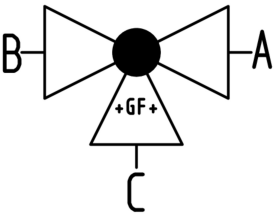

PROGEF Plus 3-Way ball valve type 543 silicone free
Horizontal/L-port
With butt fusion spigots IR-Plus SDR11 metric

Model:

- Material: PP-H / silicone free cleaned
- For easy installation and removal (valve end and union nut are compatible with type 546)
- Ball seals PVDF
- Pneumatic or electric actuator available separately
- Angle of operation 360° without turn limiter
- Turn limiter 90° enclosed, in different positions usable as a clip-on ring
- Integrated stainless steel mounting inserts
- Delivery status A-C opened, see flow scheme

d (mm)	DN (mm)	PN (bar)	kv-value ($\Delta p=1$ bar) (l/min)	EPDM Code	SP Weight (kg)	FKM Code	SP Weight (kg)
20	15	10	75	167 543 242	1	0.171	167 543 252
25	20	10	150	167 543 243	1	0.247	167 543 253
32	25	10	280	167 543 244	1	0.377	167 543 254
40	32	10	480	167 543 245	1	0.629	167 543 255
50	40	10	620	167 543 246	1	0.953	167 543 256
63	50	10	1230	167 543 247	1	1.855	167 543 257

d (mm)	D (mm)	H (mm)	H1 (mm)	H2 (mm)	L (mm)	L1 (mm)	L2 (mm)	L3 (mm)	L4 (mm)	L5 (mm)	L6 (mm)	M (mm)	e (mm)	closest inch (inch)
20	50	57	28	8	146	77	72	36	25	32	45	6	1.9	½
25	58	67	32	8	163	97	85	43	25	39	58	6	2.3	¾
32	68	73	36	8	178	97	98	49	25	39	58	6	2.9	1
40	84	90	45	9	204	128	118	59	45	54	74	8	3.7	1 ¼
50	97	97	51	9	237	128	135	68	45	54	74	8	4.6	1 ½
63	124	116	65	9	296	152	176	88	45	66	87	8	5.8	2