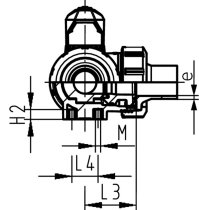

PROGEF Plus 3-Way ball valve type 543 silicone free
Horizontal/L-port
With butt fusion spigots IR-Plus SDR11 metric

Model:

- Material: PP-H / silicone free cleaned
- For easy installation and removal (valve end and union nut are compatible with type 546)
- Ball seals PVDF
- Pneumatic or electric actuator available separately
- Angle of operation 360° without turn limiter
- Turn limiter 90° enclosed, in different positions usable as a clip-on ring
- Integrated stainless steel mounting inserts
- Delivery status A-C opened, see flow scheme

d (mm)	DN (mm)	PN (bar)	kv-value ($\Delta p=1$ bar) (l/min)	EPDM Code	SP Weight (kg)	FKM Code	SP Weight (kg)
20	15	10	75	167 543 242	1	0.171	167 543 252
25	20	10	150	167 543 243	1	0.247	167 543 253
32	25	10	280	167 543 244	1	0.377	167 543 254
40	32	10	480	167 543 245	1	0.629	167 543 255
50	40	10	620	167 543 246	1	0.953	167 543 256
63	50	10	1230	167 543 247	1	1.855	167 543 257

d (mm)	D (mm)	H (mm)	H1 (mm)	H2 (mm)	L (mm)	L1 (mm)	L2 (mm)	L3 (mm)	L4 (mm)	L5 (mm)	L6 (mm)	M (mm)	e (mm)	closest inch (inch)
20	50	57	28	8	146	77	72	36	25	32	45	6	1.9	½
25	58	67	32	8	163	97	85	43	25	39	58	6	2.3	¾
32	68	73	36	8	178	97	98	49	25	39	58	6	2.9	1
40	84	90	45	9	204	128	118	59	45	54	74	8	3.7	1 ¼
50	97	97	51	9	237	128	135	68	45	54	74	8	4.6	1 ½
63	124	116	65	9	296	152	176	88	45	66	87	8	5.8	2