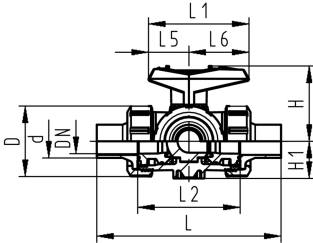

PROGEF Plus 3-Way ball valve type 543 silicone free
Horizontal/L-port
With butt fusion spigots IR-Plus SDR11 metric

Model:

- Material: PP-H / silicone free cleaned
- For easy installation and removal (valve end and union nut are compatible with type 546)
- Ball seals PVDF
- Pneumatic or electric actuator available separately
- Angle of operation 360° without turn limiter
- Turn limiter 90° enclosed, in different positions usable as a clip-on ring
- Integrated stainless steel mounting inserts
- Delivery status A-C opened, see flow scheme

d (mm)	DN (mm)	PN (bar)	kv-value ($\Delta p=1$ bar) (l/min)	EPDM Code	SP Weight (kg)	FKM Code	SP Weight (kg)
20	15	10	75	167 543 242	1	0.171	167 543 252
25	20	10	150	167 543 243	1	0.247	167 543 253
32	25	10	280	167 543 244	1	0.377	167 543 254
40	32	10	480	167 543 245	1	0.629	167 543 255
50	40	10	620	167 543 246	1	0.953	167 543 256
63	50	10	1230	167 543 247	1	1.855	167 543 257

d (mm)	D (mm)	H (mm)	H1 (mm)	H2 (mm)	L (mm)	L1 (mm)	L2 (mm)	L3 (mm)	L4 (mm)	L5 (mm)	L6 (mm)	M (mm)	e (mm)	closest inch (inch)
20	50	57	28	8	146	77	72	36	25	32	45	6	1.9	½
25	58	67	32	8	163	97	85	43	25	39	58	6	2.3	¾
32	68	73	36	8	178	97	98	49	25	39	58	6	2.9	1
40	84	90	45	9	204	128	118	59	45	54	74	8	3.7	1 ¼
50	97	97	51	9	237	128	135	68	45	54	74	8	4.6	1 ½
63	124	116	65	9	296	152	176	88	45	66	87	8	5.8	2