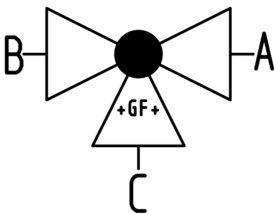

**PROGEF Plus 3-Way ball valve type 543 silicone free**  
**Horizontal/L-port**  
**With socket fusion spigots metric**

**Model:**

- Material: PP-H / silicone free cleaned
- For easy installation and removal (valve end and union nut are compatible with type 546)
- Ball seals PTFE
- Pneumatic or electric actuator available separately
- Angle of operation 360° without turn limiter
- Turn limiter 90° enclosed, in different positions usable as a clip-on ring
- Integrated stainless steel mounting inserts
- Delivery status A-C opened, see flow scheme

d (mm)	DN (mm)	PN (bar)	kv-value ( $\Delta p=1$ bar) (l/min)	EPDM Code	SP Weight (kg)	FKM Code	SP Weight (kg)
16	10	10	50	167 543 421	1	0.165	167 543 431
20	15	10	75	167 543 422	1	0.171	167 543 432
25	20	10	150	167 543 423	1	0.247	167 543 433
32	25	10	280	167 543 424	1	0.377	167 543 434
40	32	10	480	167 543 425	1	0.629	167 543 435
50	40	10	620	167 543 426	1	0.953	167 543 436
63	50	10	1230	167 543 427	1	1.855	167 543 437

d (mm)	D (mm)	H (mm)	H1 (mm)	H2 (mm)	L (mm)	L1 (mm)	L2 (mm)	L3 (mm)	L4 (mm)	L5 (mm)	L6 (mm)	L7 (mm)	M (mm)	closest inch (inch)
16	50	57	28	8	126	77	72	36	25	32	45	133	6	3/8
20	50	57	28	8	136	77	72	36	25	32	45	144	6	1/2
25	58	67	32	8	159	97	85	43	25	39	58	170	6	3/4
32	68	73	36	8	178	97	98	49	25	39	58	191	6	1
40	84	90	45	9	204	128	118	59	45	54	74	223	8	1 1/4
50	97	97	51	9	237	128	135	68	45	54	74	256	8	1 1/2
63	124	116	65	9	296	152	176	88	45	66	87	319	8	2