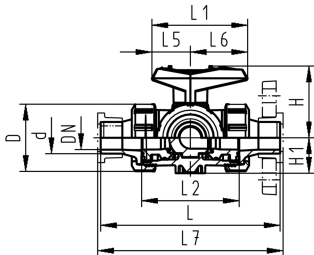

**PROGEF Plus 3-Way ball valve type 543 silicone free**  
**Horizontal/L-port**  
**With socket fusion spigots metric**

**Model:**

- Material: PP-H / silicone free cleaned
- For easy installation and removal (valve end and union nut are compatible with type 546)
- Ball seals PTFE
- Pneumatic or electric actuator available separately
- Angle of operation 360° without turn limiter
- Turn limiter 90° enclosed, in different positions usable as a clip-on ring
- Integrated stainless steel mounting inserts
- Delivery status A-C opened, see flow scheme

d (mm)	DN (mm)	PN (bar)	kv-value ( $\Delta p=1$ bar) (l/min)	EPDM Code	SP Weight (kg)	FKM Code	SP Weight (kg)
16	10	10	50	167 543 421	1	0.165	167 543 431
20	15	10	75	167 543 422	1	0.171	167 543 432
25	20	10	150	167 543 423	1	0.247	167 543 433
32	25	10	280	167 543 424	1	0.377	167 543 434
40	32	10	480	167 543 425	1	0.629	167 543 435
50	40	10	620	167 543 426	1	0.953	167 543 436
63	50	10	1230	167 543 427	1	1.855	167 543 437

d (mm)	D (mm)	H (mm)	H1 (mm)	H2 (mm)	L (mm)	L1 (mm)	L2 (mm)	L3 (mm)	L4 (mm)	L5 (mm)	L6 (mm)	L7 (mm)	M (mm)	closest inch (inch)
16	50	57	28	8	126	77	72	36	25	32	45	133	6	3/8
20	50	57	28	8	136	77	72	36	25	32	45	144	6	1/2
25	58	67	32	8	159	97	85	43	25	39	58	170	6	3/4
32	68	73	36	8	178	97	98	49	25	39	58	191	6	1
40	84	90	45	9	204	128	118	59	45	54	74	223	8	1 1/4
50	97	97	51	9	237	128	135	68	45	54	74	256	8	1 1/2
63	124	116	65	9	296	152	176	88	45	66	87	319	8	2