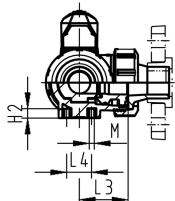

**PROGEF Plus 3-Way ball valve type 543 silicone free**  
**Horizontal/L-port**  
**With socket fusion spigots metric**

**Model:**

- Material: PP-H / silicone free cleaned
- For easy installation and removal (valve end and union nut are compatible with type 546)
- Ball seals PTFE
- Pneumatic or electric actuator available separately
- Angle of operation 360° without turn limiter
- Turn limiter 90° enclosed, in different positions usable as a clip-on ring
- Integrated stainless steel mounting inserts
- Delivery status A-C opened, see flow scheme

d (mm)	DN (mm)	PN (bar)	kv-value ( $\Delta p=1$ bar) (l/min)	EPDM Code	SP Weight (kg)	FKM Code	SP Weight (kg)
16	10	10	50	167 543 421	1	0.165	167 543 431
20	15	10	75	167 543 422	1	0.171	167 543 432
25	20	10	150	167 543 423	1	0.247	167 543 433
32	25	10	280	167 543 424	1	0.377	167 543 434
40	32	10	480	167 543 425	1	0.629	167 543 435
50	40	10	620	167 543 426	1	0.953	167 543 436
63	50	10	1230	167 543 427	1	1.855	167 543 437

d (mm)	D (mm)	H (mm)	H1 (mm)	H2 (mm)	L (mm)	L1 (mm)	L2 (mm)	L3 (mm)	L4 (mm)	L5 (mm)	L6 (mm)	L7 (mm)	M (mm)	closest inch (inch)
16	50	57	28	8	126	77	72	36	25	32	45	133	6	3/8
20	50	57	28	8	136	77	72	36	25	32	45	144	6	1/2
25	58	67	32	8	159	97	85	43	25	39	58	170	6	3/4
32	68	73	36	8	178	97	98	49	25	39	58	191	6	1
40	84	90	45	9	204	128	118	59	45	54	74	223	8	1 1/4
50	97	97	51	9	237	128	135	68	45	54	74	256	8	1 1/2
63	124	116	65	9	296	152	176	88	45	66	87	319	8	2