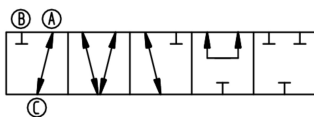

**PROGEF Plus 3-Way ball valve type 543 silicone free**  
**Horizontal/L-port**  
**With socket fusion spigots metric**

**Model:**

- Material: PP-H / silicone free cleaned
- For easy installation and removal (valve end and union nut are compatible with type 546)
- Ball seals PTFE
- Pneumatic or electric actuator available separately
- Angle of operation 360° without turn limiter
- Turn limiter 90° enclosed, in different positions usable as a clip-on ring
- Integrated stainless steel mounting inserts
- Delivery status A-C opened, see flow scheme

d (mm)	DN (mm)	PN (bar)	kv-value ( $\Delta p=1$ bar) (l/min)	EPDM Code	SP Weight (kg)	FKM Code	SP Weight (kg)
16	10	10	50	167 543 421	1	0.165	167 543 431
20	15	10	75	167 543 422	1	0.171	167 543 432
25	20	10	150	167 543 423	1	0.247	167 543 433
32	25	10	280	167 543 424	1	0.377	167 543 434
40	32	10	480	167 543 425	1	0.629	167 543 435
50	40	10	620	167 543 426	1	0.953	167 543 436
63	50	10	1230	167 543 427	1	1.855	167 543 437

d (mm)	D (mm)	H (mm)	H1 (mm)	H2 (mm)	L (mm)	L1 (mm)	L2 (mm)	L3 (mm)	L4 (mm)	L5 (mm)	L6 (mm)	L7 (mm)	M (mm)	closest inch (inch)
16	50	57	28	8	126	77	72	36	25	32	45	133	6	3/8
20	50	57	28	8	136	77	72	36	25	32	45	144	6	1/2
25	58	67	32	8	159	97	85	43	25	39	58	170	6	3/4
32	68	73	36	8	178	97	98	49	25	39	58	191	6	1
40	84	90	45	9	204	128	118	59	45	54	74	223	8	1 1/4
50	97	97	51	9	237	128	135	68	45	54	74	256	8	1 1/2
63	124	116	65	9	296	152	176	88	45	66	87	319	8	2