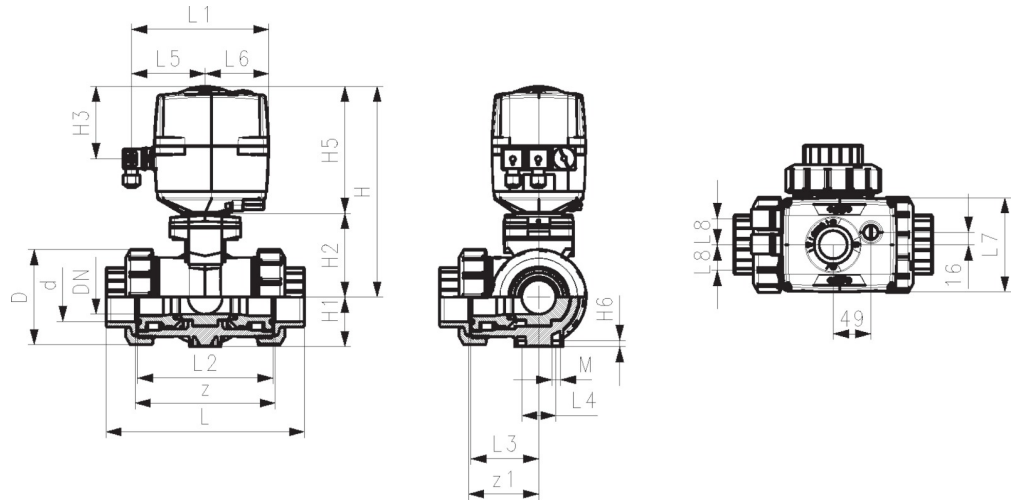

SYGEF Standard
3-Way ball valve type 169
Horizontal/T-port 100-230V
With manual emergency override
With fusion sockets metric

Model:

- Material: PVDF
- Voltage 100-230V, 50-60Hz
- Factory set control range 90°<
- Basic position A-B-C opened, activated position B-C opened, see flow scheme
- Other positions possible by adjusting the limit switches
- Heating element, position feedback (Open/Close/ Middle)
- Integrated stainless steel mounting inserts

d (mm)	D (mm)	H (mm)	H1 (mm)	H2 (mm)	H3 (mm)	H5 (mm)	H6 (mm)	L (mm)	L1 (mm)	L2 (mm)	L3 (mm)	L4 (mm)	L5 (mm)	L6 (mm)	L7 (mm)
16	50	231	28	64	94	167	8	110	180	72	36	25	97	83	122
20	50	231	28	64	94	167	8	112	180	72	36	25	97	83	122
25	58	240	32	73	94	167	8	129	180	85	43	25	97	83	122
32	68	240	36	73	94	167	8	146	180	98	49	25	97	83	122
40	84	251	45	84	94	167	9	170	180	118	59	45	97	83	122
50	97	251	51	84	94	167	9	193	180	135	68	45	97	83	122
63	124	273	65	106	94	167	9	244	180	176	88	45	97	83	122

d (mm)	L8 (mm)	M	z (mm)	z1 (mm)	closest inch (inch)
16	33	6	82	41	$\frac{3}{8}$
20	33	6	82	41	$\frac{1}{2}$
25	33	6	97	49	$\frac{3}{4}$

Data sheet

valid from: 7/5/17

d (mm)	L8 (mm)	M	z (mm)	z1 (mm)	closest inch (inch)
32	33	6	110	55	1
40	33	8	132	66	1 ¼
50	33	8	151	76	1 ½
63	33	8	188	94	2