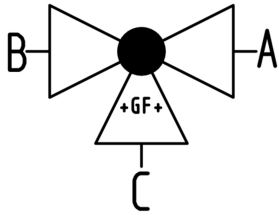

Data sheet

valid from: 7/5/17

d (mm)	L8 (mm)	M	z (mm)	z1 (mm)	closest inch (inch)
32	33	6	110	55	1
40	33	8	132	66	1 ¼
50	33	8	151	76	1 ½
63	33	8	188	94	2