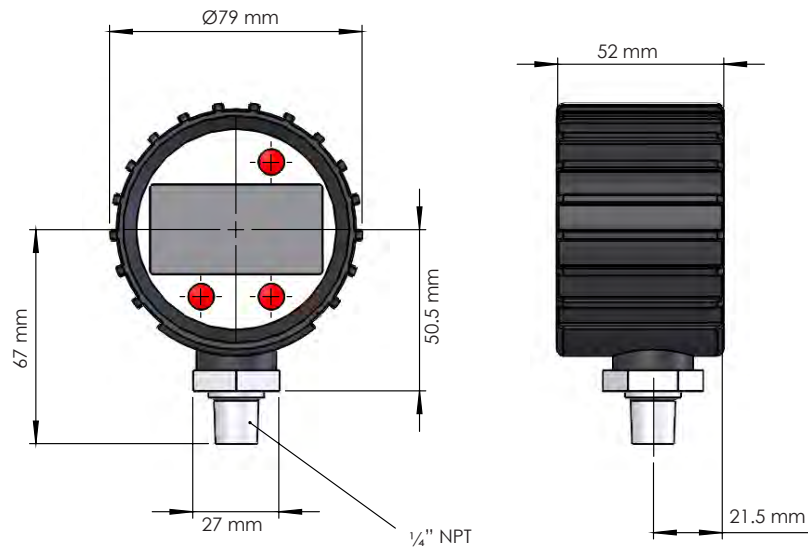

DIGITAL PRESSURE GAUGE

5 digit LCD display

Choice of pressure readings

0.5% full scale accuracy

- ▶ High quality, general purpose gauge to measure pressure up to 1000 bar (14503 psi)
- ▶ Displays readings in bar, psi, mpa and kg/cm²
- ▶ LCD display with 12 mm, 5 digit upper line pressure reading and 6 mm, 5 digit lower line unit reading
- ▶ Blue backlight allows for easy reading in poor visibility conditions
- ▶ Minimum 2000 hours battery life (3 VDC)
- ▶ Supplied with rubber enclosure to help protect against accidental impact
- ▶ Features include tare, min & max memory and IP65 weatherproof enclosure rating
- ▶ Compatible gauge mounting blocks are detailed on page 57

Model number	Gauge diameter (mm)	Pressure reading (bar)	Pressure reading (psi)	Pressure reading (mpa)	Pressure reading (kg/cm ²)	Inlet thread	Weight (kg)
HDG1	70	0-1000	0-14503	0-100	0-1019.7	1/4"-18 NPT	0.2